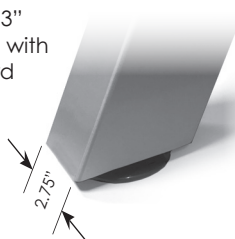

Exclaim Base Configurations

exclaim

Exclaim Options

Angled 2" Column with Standard Glides

Angled 3" Column with Standard Glides

LC **Locking Casters** are not available on Exclaim tables.

FD **Folding Bases** are not available on Exclaim tables.

NE **Nesting Tables** are not available on Exclaim tables.

FT **Flip Tops** are not available on Exclaim tables.

PB **Powerbox Mounting Plate** is not available on Exclaim tables.

CH **Chrome Finish** ONLY available on Exclaim 3" angled columns at Standard or Lounge heights for \$119 per column. (Not available on 2" columns)