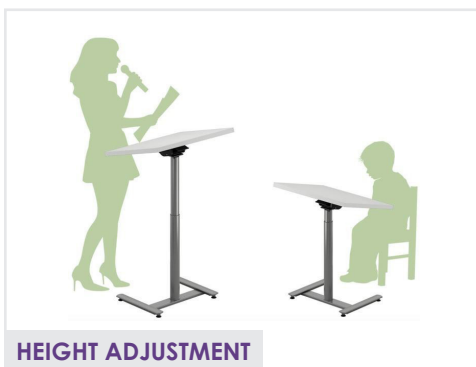

element solo

Item #	Description	LIST HPL Price	LIST Markerboard Price
Element Solo - H-base with rectangle tops			
33TC2430H1830-CCG	24x30 fixed height H-base with concealed casters	$909	$1,020
33TC2436H1830-CCG	24x36 fixed height H-base with concealed casters	$939	$1,050
Element Solo - A-base with rectangle tops			
33TC2430A1830	24x30 fixed height A-base on glides	$821	$932
Element Solo - A-base with soft trapezoid tops			
33TZ2436A1830-LC1.5	24x30 fixed height A-base on locking casters	$1,111	$1,222

- + **BL** 17.5" pneumatic height adjustment
- + **CUP** Slide-out cup holder
- + **FT** Flip-top option

- + **FT-GT** Flip-top with 15° tilt lock option
- + **PS** Acrylic pencil stop for tilt lock option

For options, see page 122 of the Element price list.

Solo is the perfect option for ease of reconfiguration, storage, and maximizing space. **Design a Solo for your unique application!**