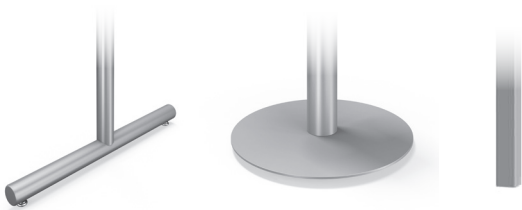

table

QS tablePRESS

price list

Effective January 1, 2025

Need tables quickly? TableX can ship the following models in just 7-10 business days after receipt of clean order. We now offer silver powder coated Foundation T-bases, Surge disc or Primary square column bases, and you may choose any of our standard laminates and 3mm PVC edges to create the look your client is seeking. (Maximum order = 25 tables)

Foundation T, Surge Disc & Primary square column

Base Standards

Standard Glides

Edge Options

Standard Finish Options

Laminates:
All standards are available. See pages 8-9 for current list.

3mm Edges:
All standards are available. See page 10 for current list.

Bases:
37 Satin Silver

Top Shapes

Rectangle p.25

Racetrack p.26

Square p.25

Round p.25

Modesty Panels p.27

Rectangular with T-bases