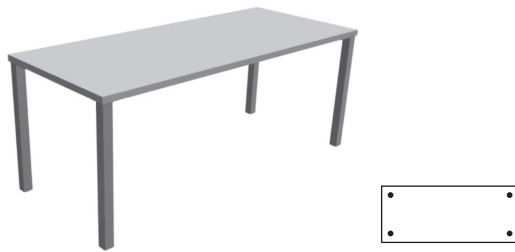

Bases:
37 Satin Silver

Top Shapes

Rectangle p.25

Racetrack p.26

Square p.25

Round p.25

Modesty Panels p.27

Rectangular with T-bases

Top Size	Base	Model Number	3P
24 x 36	Static	QS-01TC2436T20-3P	712
24 x 48	Static	QS-01TC2448T20-3P	773
24 x 60	Static	QS-01TC2460T20-3P	801
24 x 72	Static	QS-01TC2472T20-3P	853
24 x 84	Static	QS-01TC2484T20-3P	1,039
30 x 60	Static	QS-01TC3060T26-3P	859
30 x 72	Static	QS-01TC3072T26-3P	917
30 x 84	Static	QS-01TC3084T26-3P	1,144
36 x 60	Static	QS-01TC3660T26-3P	983
36 x 72	Static	QS-01TC3672T26-3P	1,039
36 x 84	Static	QS-01TC3684T26-3P	1,286

Rectangular with corner-mount square columns

Top Size	Base	Model Number	3P
24 x 36	Static	QS-44TC2436QC.2COR-3P	1,013
24 x 48	Static	QS-44TC2448QC.2COR-3P	1,073
24 x 60	Static	QS-44TC2460QC.2COR-3P	1,186
24 x 72	Static	QS-44TC2472QC.2COR-3P	1,238
30 x 60	Static	QS-44TC3060QC.2COR-3P	1,241
30 x 72	Static	QS-44TC3072QC.2COR-3P	1,299
36 x 60	Static	QS-44TC3660QC.2COR-3P	1,365
36 x 72	Static	QS-44TC3672QC.2COR-3P	1,421
36 x 84	Static	QS-44TC3684QC.2COR-3P	1,583