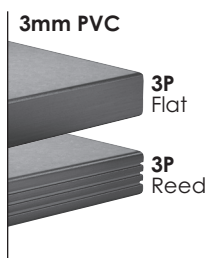

Trig Height Adjustable Options

BL Pneumatic is available on X-bases. Available height adjustable finishes can be found on page 9.

Two-leg pneumatic units are only available in three finishes:

- 30 Pearl
- 37 Satin Silver
- 57 Jet

BEH Battery Electric Height is available on T-bases and are available in two finishes:

- 37 Satin Silver
- 57 Jet

Trig Top Shapes

Rectangle
p. 73-75

Square
p.75

Round
p.75

Trig Top Options

QG Quick-Connect Ganging Brackets can be added to any table for \$45 (includes 4 connectors per table).

RC 3" Radius Corners can be added to any table for \$61.

GR Grommets can be added to any table for \$45 each. To see specific locations, see page 233.

PS Acrylic Pencil Stop can be added to any GT "tilt lock" Trig table for \$75 each.

Trig Edge Options

(corresponds with 3 columns of pricing)

Battery Electric Height Adjustability

Battery electric height adjustability gives you the ability to adjust tables via Bluetooth™ or memory touchpad. The standard memory keypad will remember your four favorite heights. Available on Trig T-bases, this option works great in private offices or even in conference rooms.