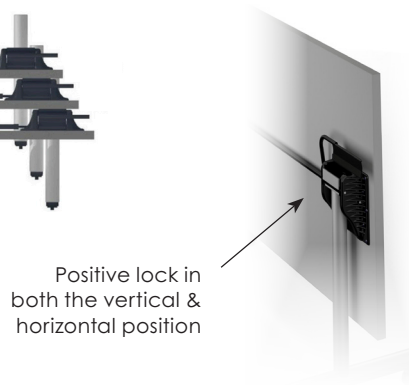

Example:

03TC3072T26GF-3P
36" round **G-Flip nesting** table
$1,675 List Price