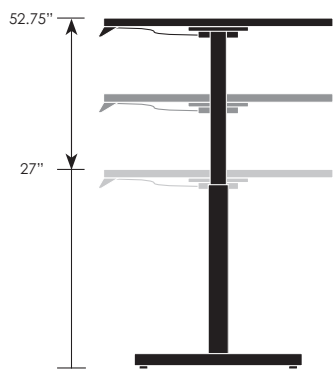

BEH Battery Electric Height is available on T-bases and are available in two finishes:

- 37 Satin Silver
- 57 Jet

Trig Top Shapes

Rectangle
p. 73-75

Square
p.75

Round
p.75

Trig Top Options

QG Quick-Connect Ganging Brackets can be added to any table for \$45 (includes 4 connectors per table).

Trig Edge Options

(corresponds with 3 columns of pricing)

Battery Electric Height Adjustability

Battery electric height adjustability gives you the ability to adjust tables via Bluetooth™ or memory touchpad. The standard memory keypad will remember your four favorite heights. Available on Trig T-bases, this option works great in private offices or even in conference rooms.

To specify:

All available battery models are priced in the following pages. They are denoted by the "BEH" at the end of the model number.

Example:

03TC2060T18BEH-3P
20x60" **battery electric height** table
\$3,073 List Price

BEH Battery Electric T-bases

Pneumatic Height Adjustability

Pneumatic tables go from seated-to-standing height. Available on tables using single X-bases, these tables are easy to adjust. Simply squeeze the small handle underneath and gently move the top to your desired height. It's that easy.