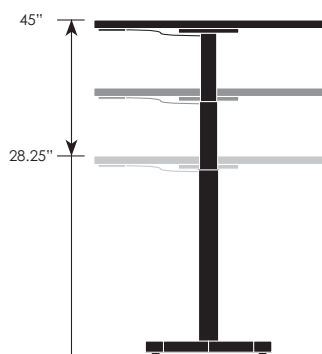

To specify:

All available battery models are priced in the following pages. They are denoted by the "BEH" at the end of the model number.

Example:

03TC2060T18BEH-3P
20x60" **battery electric height** table
\$3,073 List Price

BEH Battery Electric T-bases

Pneumatic Height Adjustability

Pneumatic tables go from seated-to-standing height. Available on tables using single X-bases, these tables are easy to adjust. Simply squeeze the small handle underneath and gently move the top to your desired height. It's that easy.

Example:

03RD3636X32BL-3P
36" round **pneumatic** table
\$1,469 List Price

BL Pneumatic X-bases

Want to use Trig on the go? Just add 3" to each vertical measurement to account for the added height of locking casters.

To specify:

All available pneumatic models are priced in the following pages. They are denoted by the "BL" at the end of the model number.

G-Flip Nesting

G-Flip tables allow for compact nesting and minimizes storage space to only 4¾" per table. Latch can be accessed from either end of the top for a quick flip-and-roll. Its design allows plenty of room for electrical components.