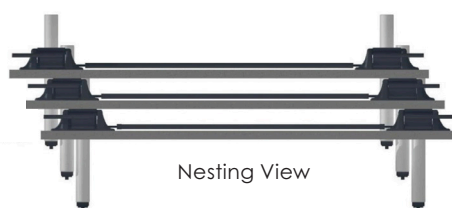

BEH Battery Electric T-bases

Pneumatic Height Adjustability

Pneumatic tables go from seated-to-standing height. Available on tables using single X-bases, these tables are easy to adjust. Simply squeeze the small handle underneath and gently move the top to your desired height. It's that easy.

Example:

03RD3636X32BL-3P
36" round **pneumatic** table
\$1,469 List Price

BL Pneumatic X-bases

Want to use Trig on the go? Just add 3" to each vertical measurement to account for the added height of locking casters.

To specify:

All available pneumatic models are priced in the following pages. They are denoted by the "BL" at the end of the model number.

G-Flip Nesting

G-Flip tables allow for compact nesting and minimizes storage space to only 4¾" per table. Latch can be accessed from either end of the top for a quick flip-and-roll. Its design allows plenty of room for electrical components.