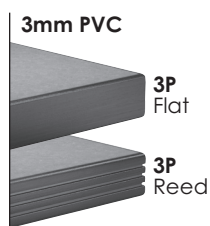

Element Height Adjustable Options

Height adjustability only available on Element Solo products. See page 130.

Element Top Shapes

Element Top Options

QG Quick-Connect Ganging Brackets can be added to any table for $45 (includes 4 connectors per table).

RC 3" Radius Corners can be added to any table for $61.

GR Grommets can be added to any table for $45 each. To see specific locations, see page 233.

Element Edge Options

(corresponds with 3 columns of pricing)